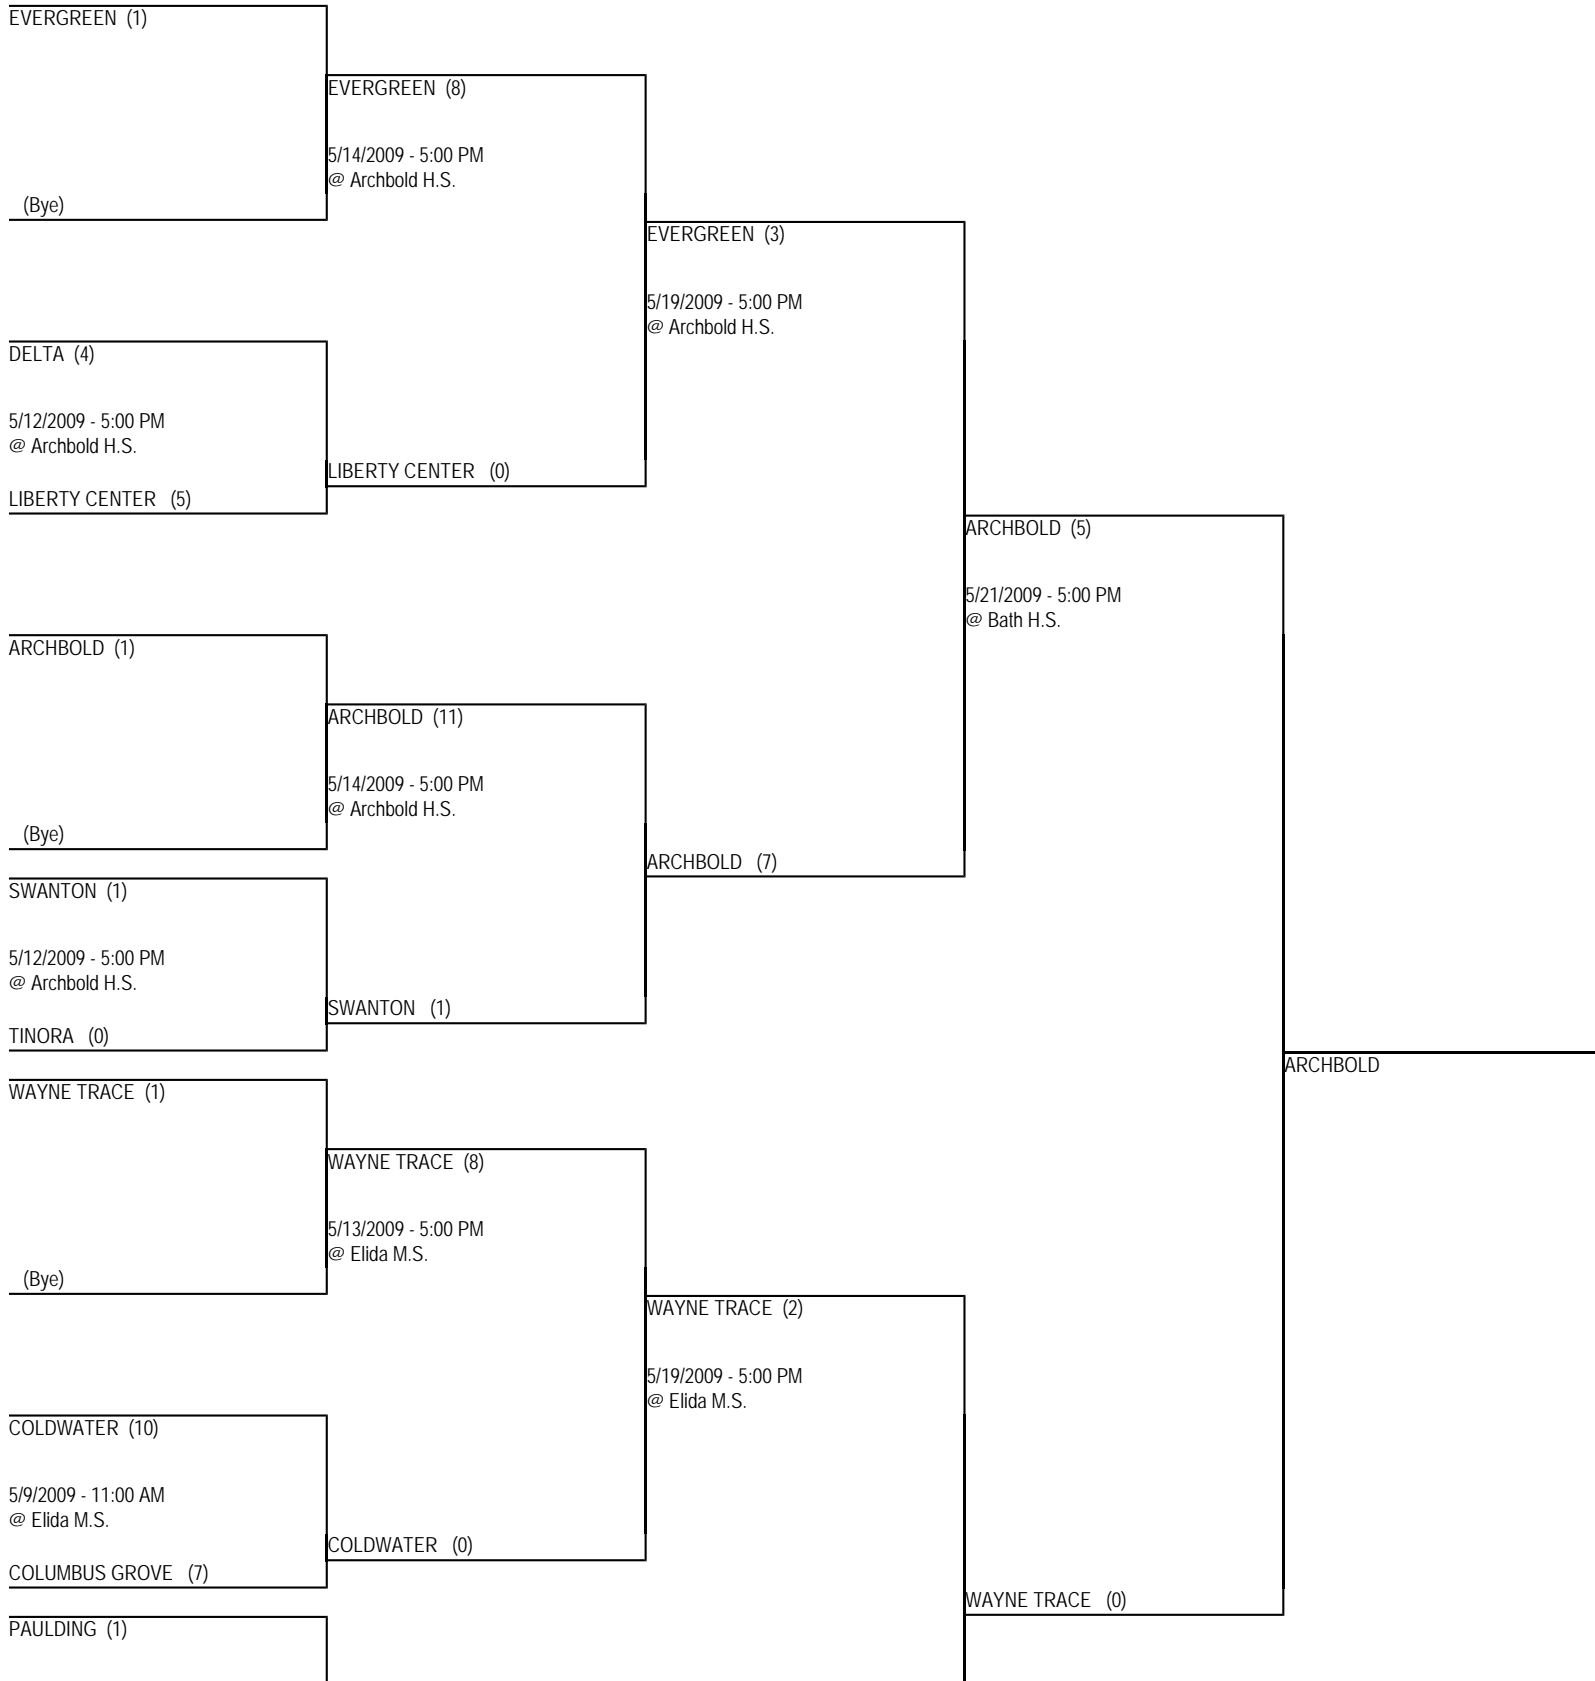

# Lima District Girls Fast-Pitch Softball Division III Sectional Tournament

PAULDING (0)  
5/11/2009 - 5:00 PM  
@ Elida M.S.  
FAIRVIEW (11)

(Bye)

FAIRVIEW (1)

(Bye)

FAIRVIEW (1)